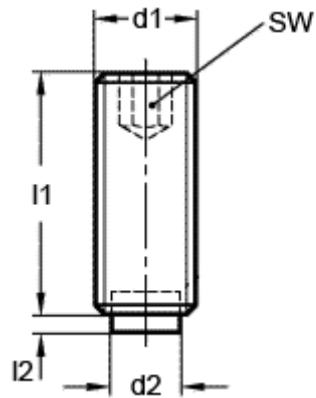

# Data Sheet

Article number: 20930636

Description: E+G Grub screw  
GN 913.3-M8-12-MS

## Measures

---

d1 = M8  
d2 = 6.0  
l1 = 12  
l2 = 1.5  
SW = 4.0